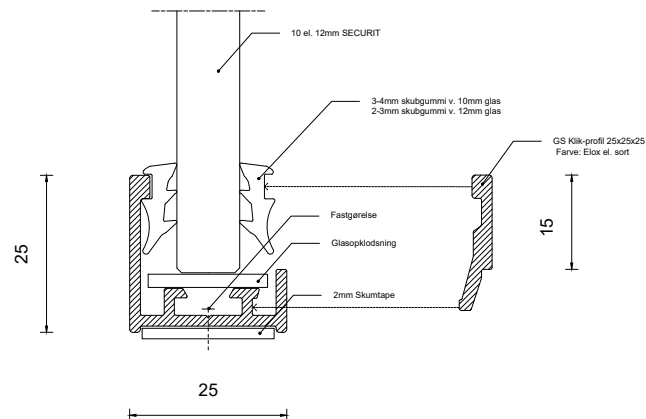

Skillevæg i 10 el. 12mm SECURIT

Skillevæg i 66.2 Stadip el. 66.2 Stadip Silence