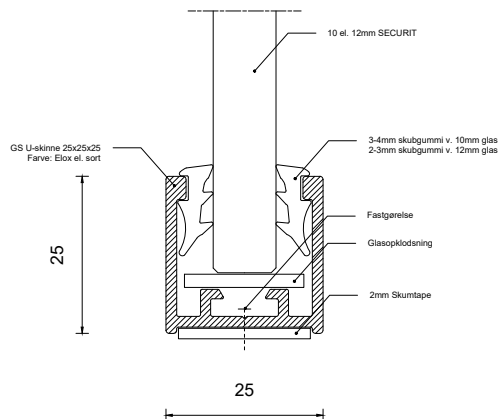

Skillevæg i 10 el. 12mm SECURIT

Skillevæg i 66.2 Stadip el. 66.2 Stadip Silence